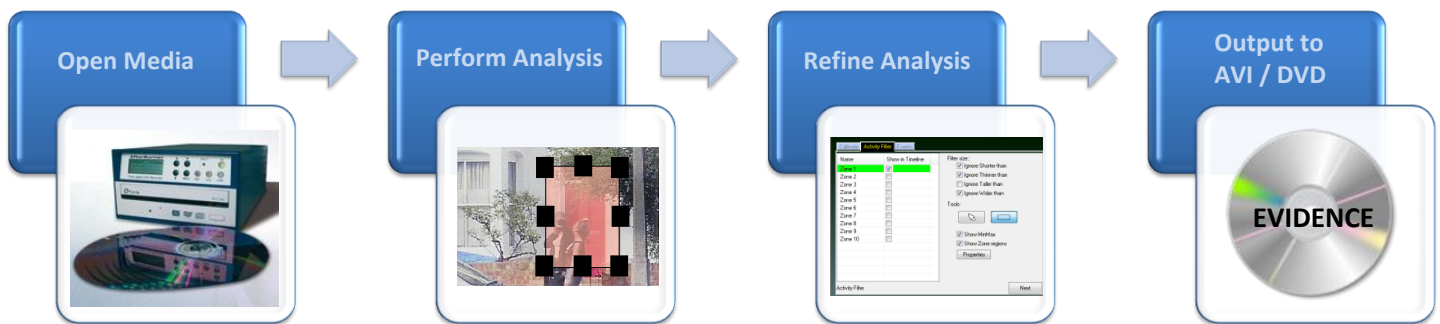

In action

- Faster than real time analysis
- Variable speed playback
- Forward and rewind

- Increases accuracy of video analysis
- Instant timeline update
- Events easily located and viewed

- Analyse directly from disc
- Logs all events in sequence
- Differentiate between cars and people

- Automatic compensation for varying frame rates
- Output to DVD
- Output still images (BMP)

Contact us

For more information on DEMON analyse, contact Scyron today on +44 (0)8454 606 999, email sales@scyron.com or visit www.scyron.com